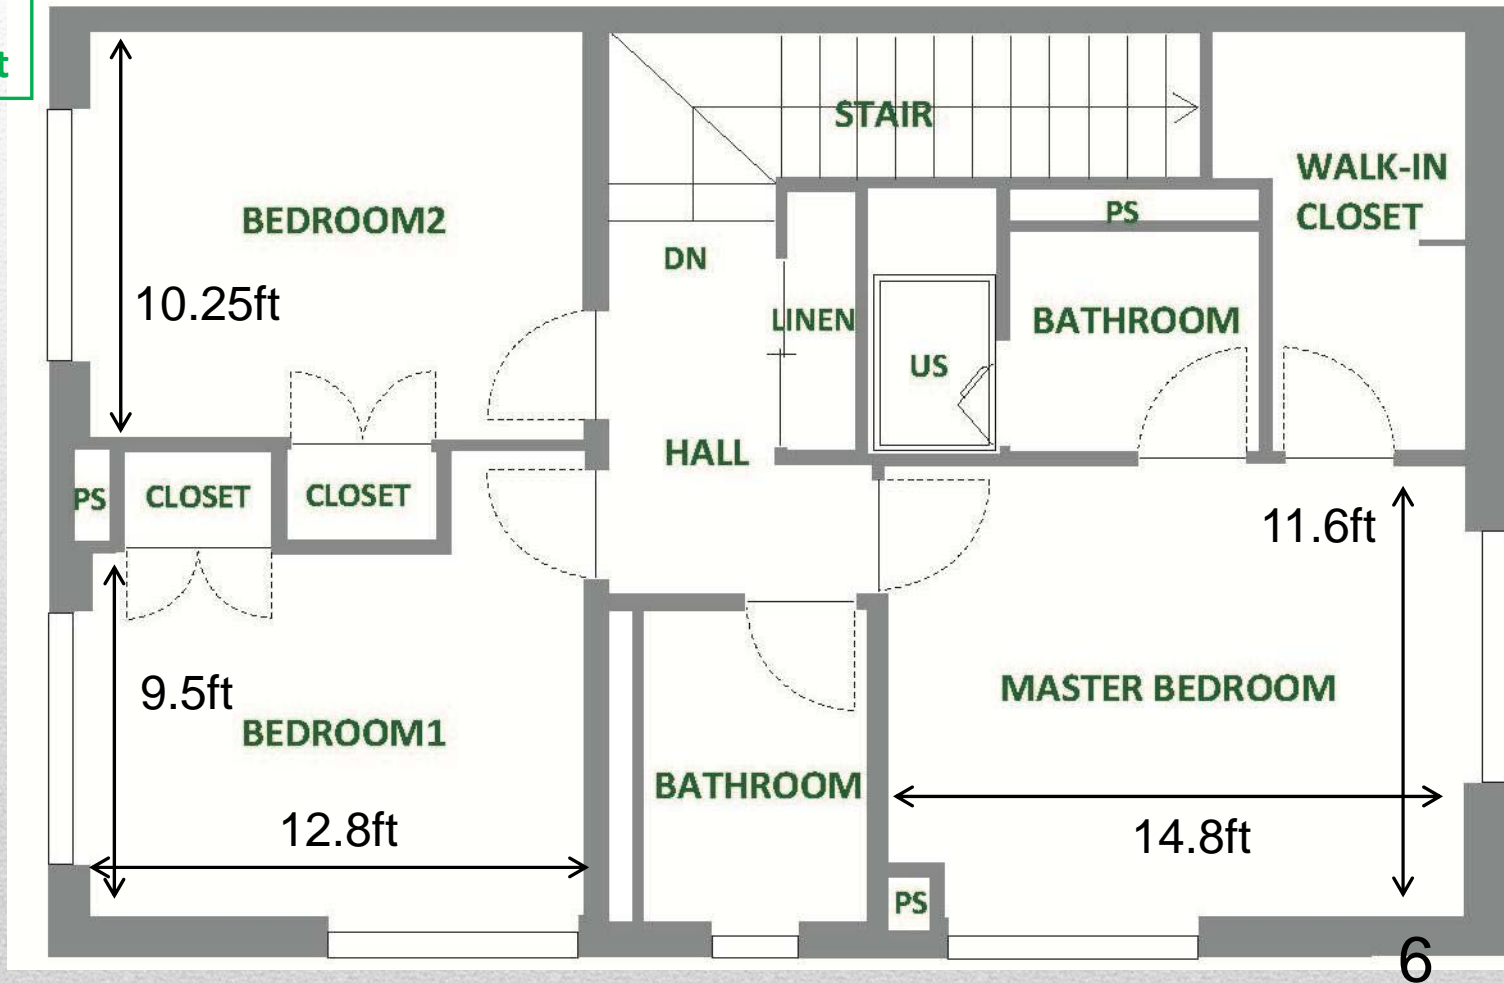

DUPLEX 3BR 2F

Second Floor
72.7 GSM/Unit

Total Area (1F and 2F)
150.5 GSM/Unit or 1,619.9 GSF/Unit