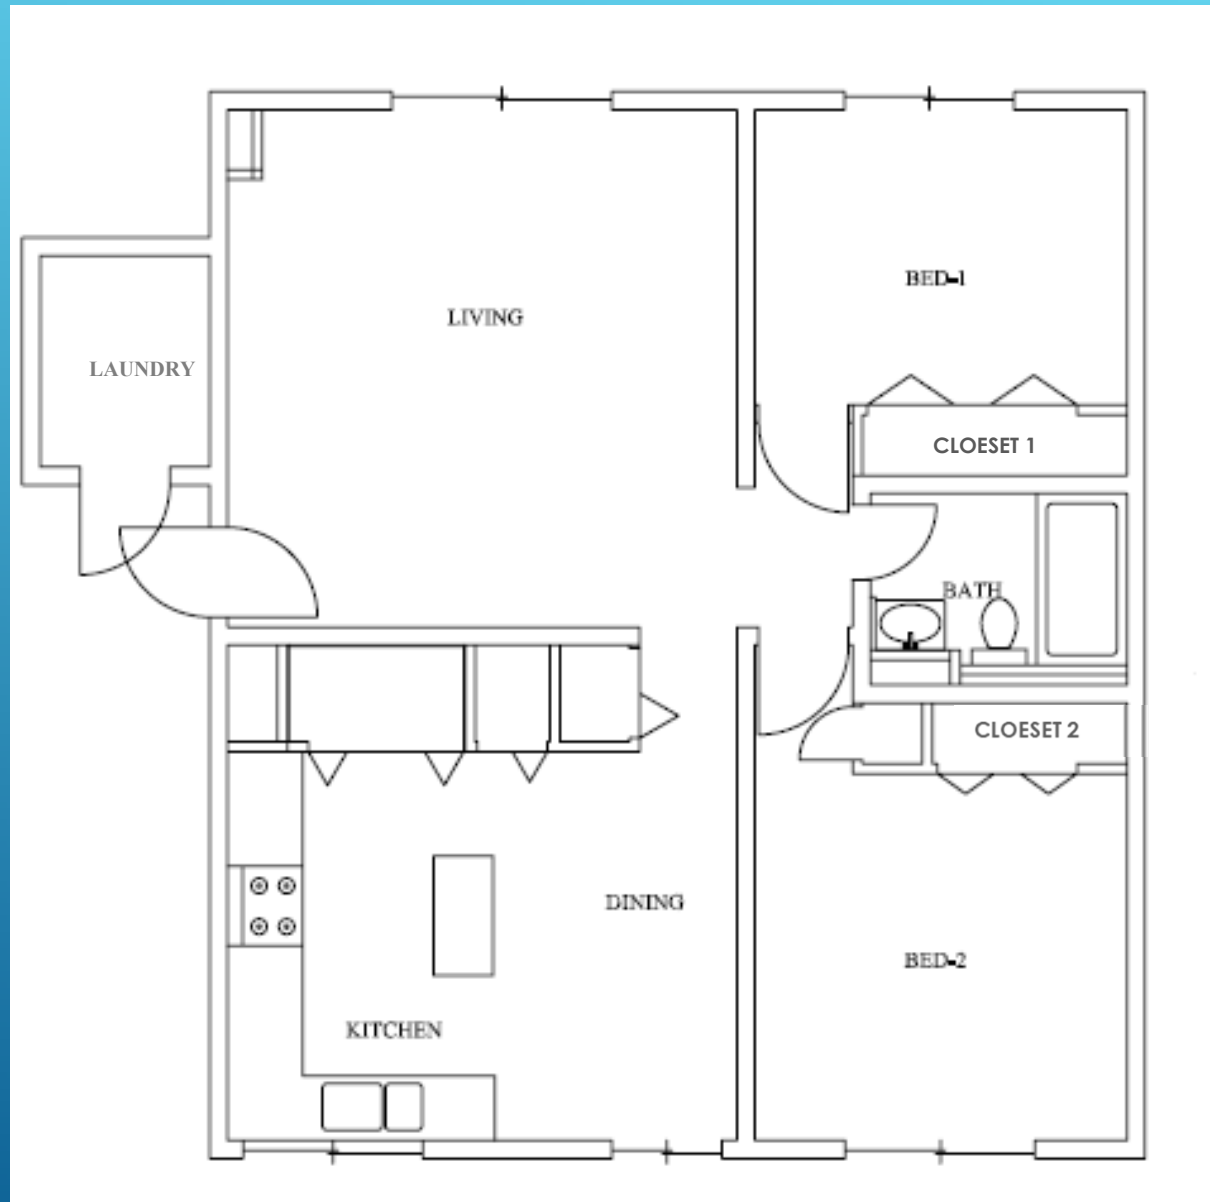

2 BEDROOM TOWNHOUSE

LV RM	278.7 SF
DIN RM	132 SF
KITCH	119 SF
LAUNDRY	39.8 SF
BATH	45 SF
PASS	24.7 SF
BED 1	114 SF
CLOSET	17 SF
BED 2	157 SF
CLOSET	13.9 SF

TOTAL FLOOR AREA 1,088 SF