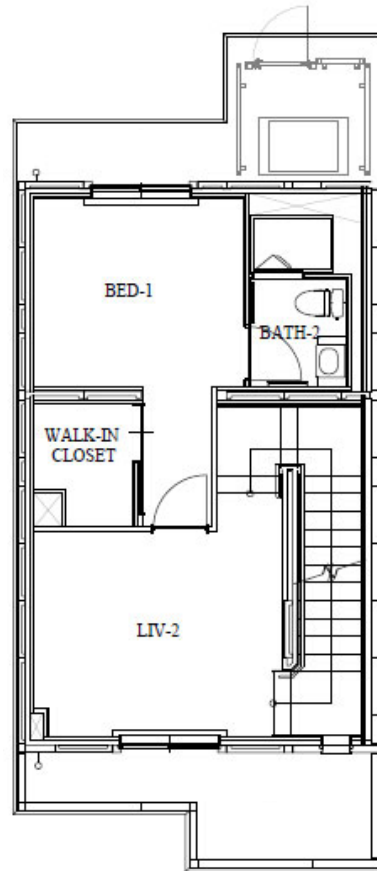

3 BEDROOM ROWHOUSE 5

1st FLOOR

2nd FLOOR

3rd FLOOR

LV/DN RM	224.9 SF
LV-2	137.7 SF
KIT	122.7 SF
LAUNDRY	29 SF
STORAGE-1	26.9 SF
STORAGE-2	13.9 SF
BATH 1	38.7 SF
BATH 2	38.7 SF
BATH 3	20.4 SF
HALL	32 SF
BED 1	130 SF
CLOSET	29 SF
BED 2	137.7 SF
CLOSET	9.6 SF
BED 3	81.8 SF
CLOSET	5.3 SF
PORCH	92 SF
PATIO	118 SF

TOTAL FLOOR AREA 1,560 SF