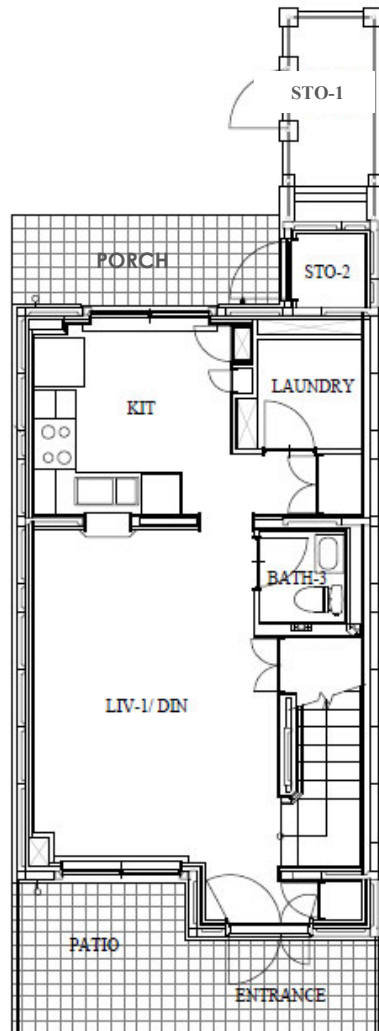

3 BEDROOM ROWHOUSE 5

1st FLOOR

2nd FLOOR

3rd FLOOR

LV/DN RM	224.9 SF
LV-2	137.7 SF
KIT	122.7 SF
LAUNDRY	29 SF
STORAGE-1	26.9 SF
STORAGE-2	13.9 SF
BATH 1	38.7 SF
BATH 2	38.7 SF
BATH 3	20.4 SF
HALL	32 SF
BED 1	130 SF
CLOSET	29 SF
BED 2	137.7 SF
CLOSET	9.6 SF
BED 3	81.8 SF
CLOSET	5.3 SF
PORCH	92 SF
PATIO	118 SF

TOTAL FLOOR AREA 1,560 SF