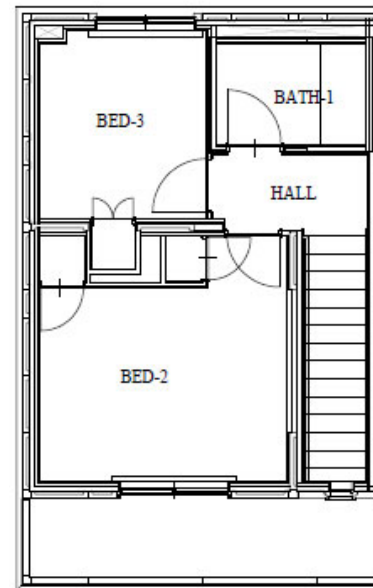

3 BEDROOM ROWHOUSE 5

1st FLOOR

2nd FLOOR

3rd FLOOR

LV/DN RM	224.9 SF
LV-2	137.7 SF
KIT	122.7 SF
LAUNDRY	29 SF
STORAGE-1	26.9 SF
STORAGE-2	13.9 SF
BATH 1	38.7 SF
BATH 2	38.7 SF
BATH 3	20.4 SF
HALL	32 SF
BED 1	130 SF
CLOSET	29 SF
BED 2	137.7 SF
CLOSET	9.6 SF
BED 3	81.8 SF
CLOSET	5.3 SF
PORCH	92 SF
PATIO	118 SF

TOTAL FLOOR AREA 1,560 SF