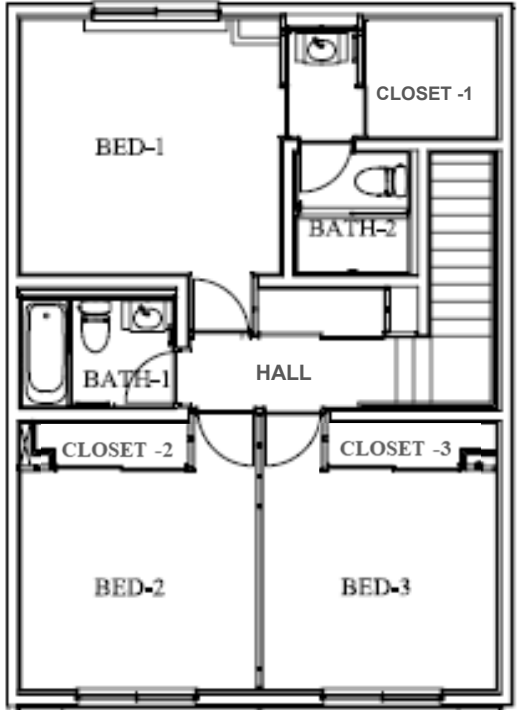

3 BEDROOM TOWNHOUSE (1)

1st FLOOR

2nd FLOOR

LV/DN RM	291.7 SF
KITCH	227 SF
LAUNDRY	104 SF
STORAGE 1	23.6 SF
STORAGE 2	23.6
PASS	85 SF
BATH 1	47 SF
BATH 2	32 SF
BATH 3	23.6 SF
HALLWAY	37.6 SF
BED 1	158 SF
CLOSET	35.5 SF
BED 2	127 SF
CLOSET	13.9 SF
BED 3	125.9 SF
CLOSET	15 SF
PATIO	144 SF
PORCH	62 SF

TOTAL FLOOR AREA 1,579 SF