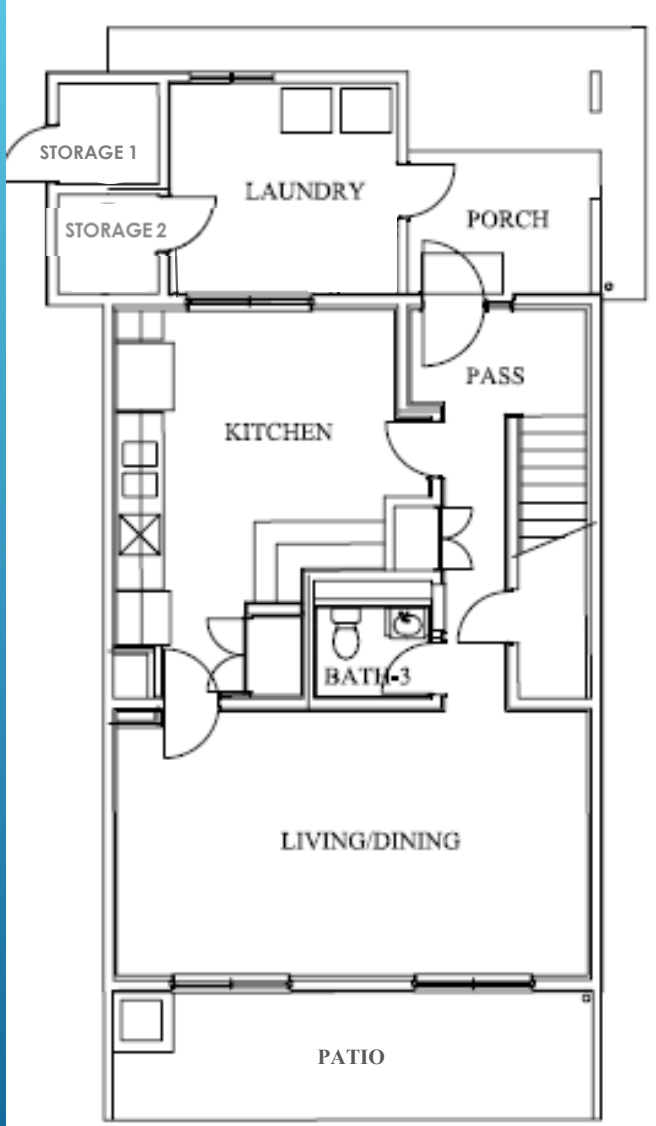

3 BEDROOM TOWNHOUSE (1)

1st FLOOR

2nd FLOOR

LV/DN RM	291.7 SF
KITCH	227 SF
LAUNDRY	104 SF
STORAGE 1	23.6 SF
STORAGE 2	23.6
PASS	85 SF
BATH 1	47 SF
BATH 2	32 SF
BATH 3	23.6 SF
HALLWAY	37.6 SF
BED 1	158 SF
CLOSET	35.5 SF
BED 2	127 SF
CLOSET	13.9 SF
BED 3	125.9 SF
CLOSET	15 SF
PATIO	144 SF
PORCH	62 SF

TOTAL FLOOR AREA 1,579 SF