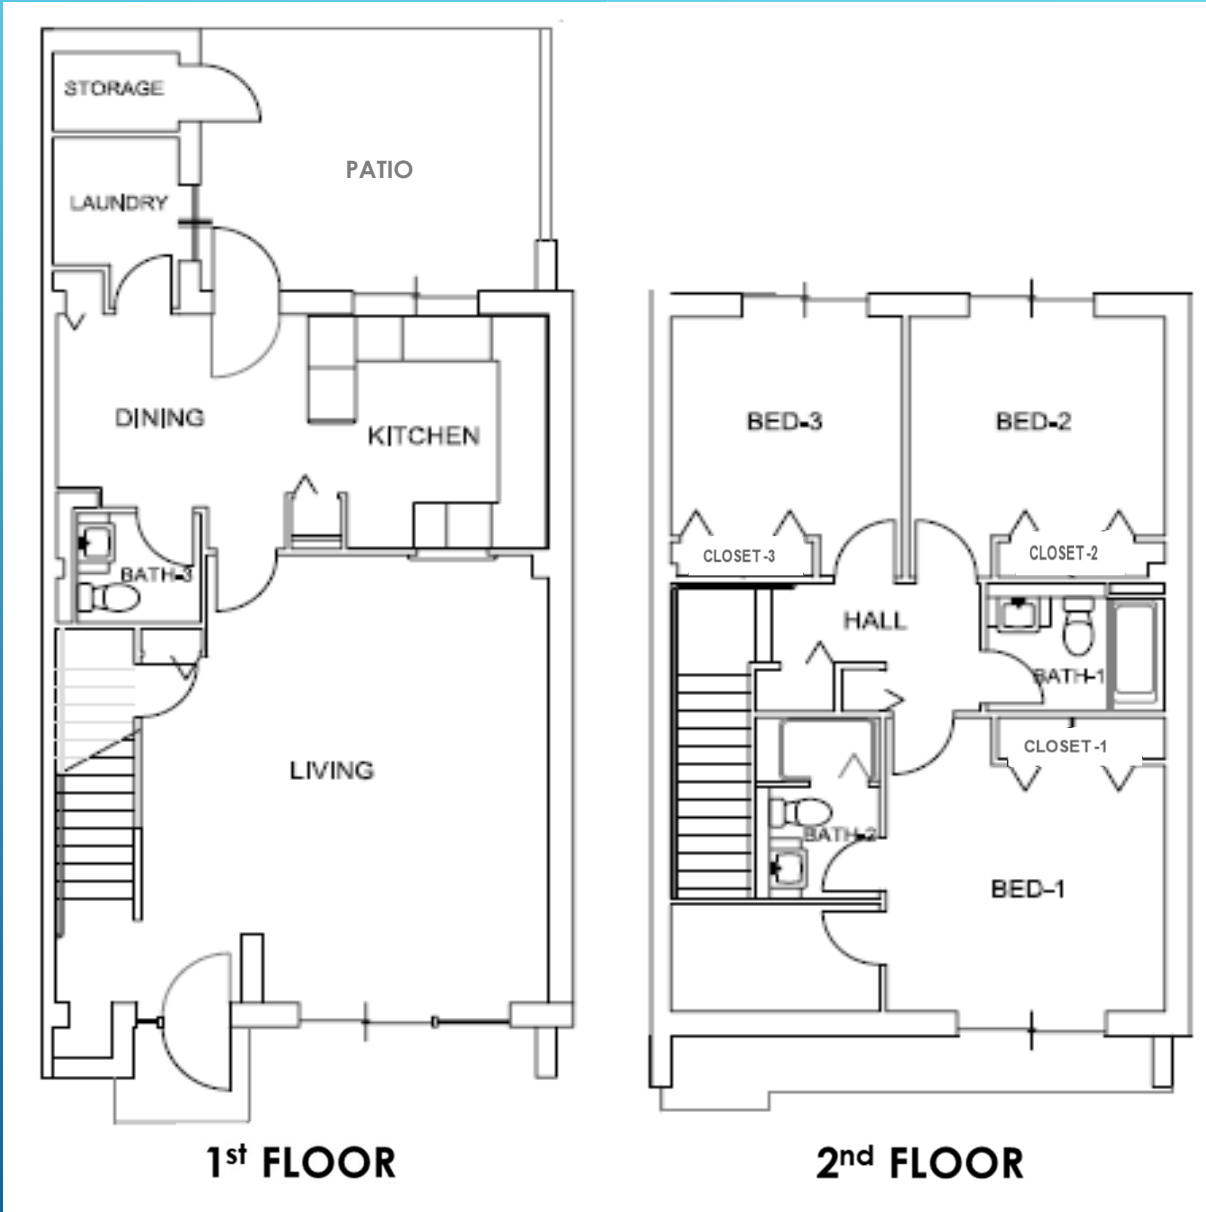

3 BEDROOM TOWNHOUSE (2)

LV RM	384 SF
KITCH	108 SF
DINING	117 SF
LAUNDRY	31 SF
STORAGE	21.5 SF
BATH 1	41.9 SF
BATH 2	39.8 SF
BATH 3	27.9 SF
HALL	46 SF
BED 1	152.8 SF
CLOSET	46 SF
BED 2	120.5 SF
CLOSET	13.9 SF
BED 3	109.7 SF
CLOSET	5.3 SF
PATIO	188 SF

TOTAL FLOOR AREA 1,625 SF