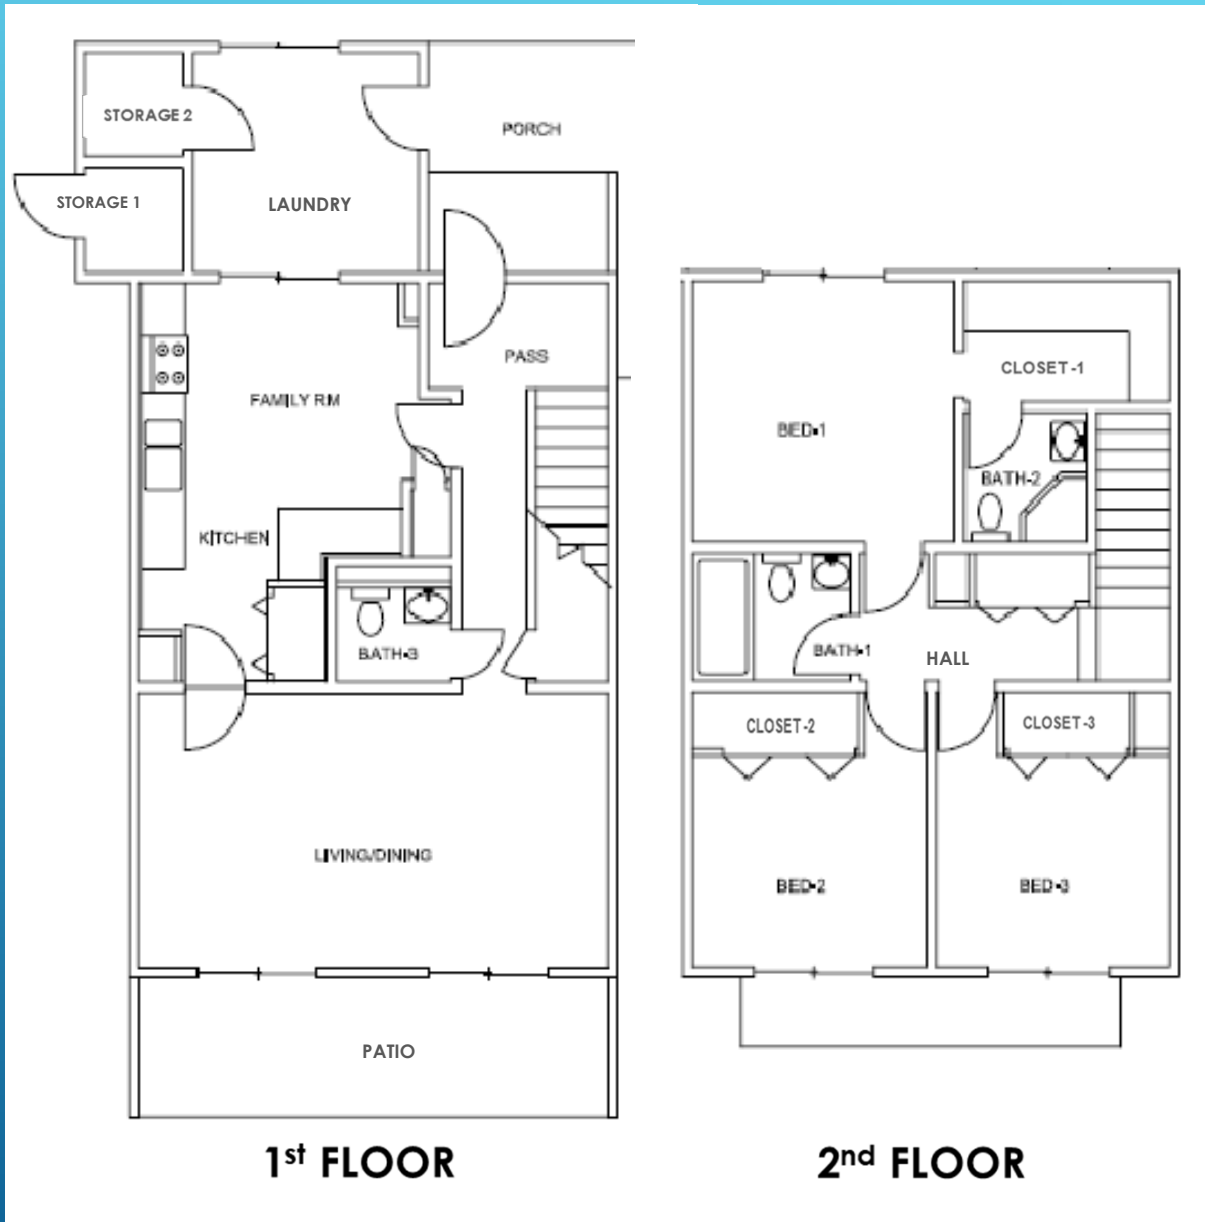

3 BEDROOM TOWNHOUSE (3)

LV RM/DN RM	293.8 SF
FAM RM/KITCH	227 SF
LAUNDRY	107.6 SF
STORAGE 1	38.7 SF
STORAGE 2	21.5 SF
BATH 1	41.9 SF
BATH 2	32 SF
BATH 3	22.6 SF
HALL	45 SF
BED 1	152.8 SF
CLOSET 1	54.8 SF
BED 2	127 SF
CLOSET 2	15 SF
BED 3	125 SF
CLOSET	12.9 SF
PORCH	91 SF
PATIO	144 SF

TOTAL FLOOR AREA 1,703 SF