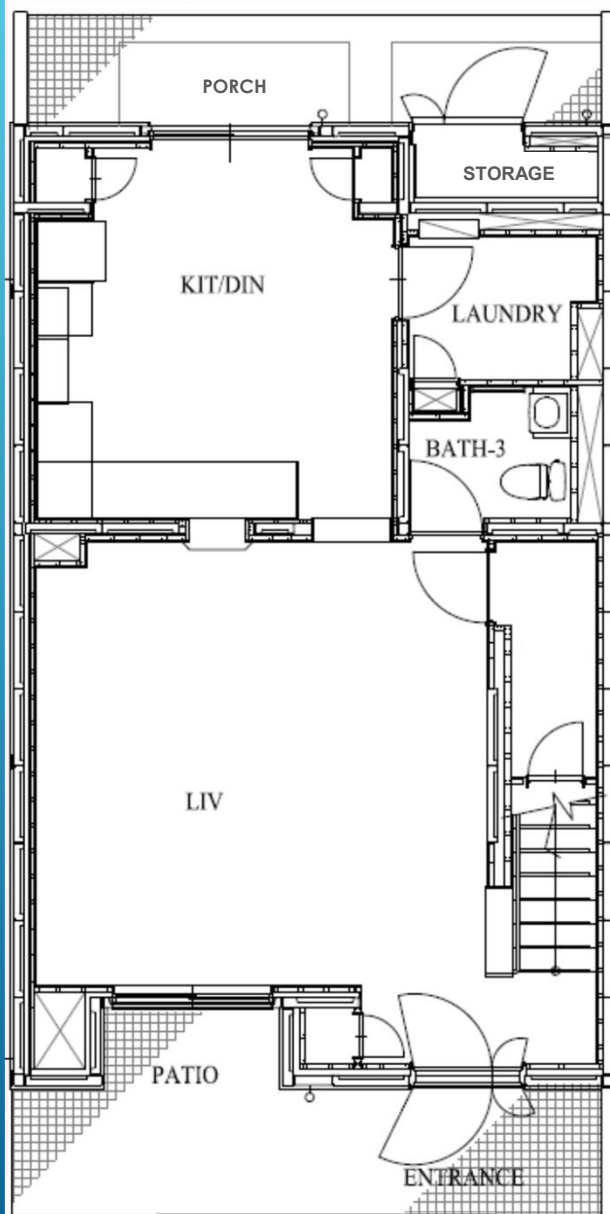

3 BEDROOM TOWNHOUSE (4)

1st FLOOR

2nd FLOOR

LV RM	332.6 SF
KITCH/DIN RM	200 SF
LAUNDRY	36.5 SF
STORAGE	13.9 SF
BATH 1	38.7 SF
BATH 2	40.9 SF
BATH 3	27.9 SF
HALL	40.9 SF
BED 1	150.6 SF
CLOSET	45.2 SF
BED 2	111.7 SF
CLOSET	8.6 SF
BED 3	107.6 SF
CLOSET	7.5 SF
PATIO	129 SF
PORCH	91 SF

TOTAL FLOOR AREA 1,711 SF