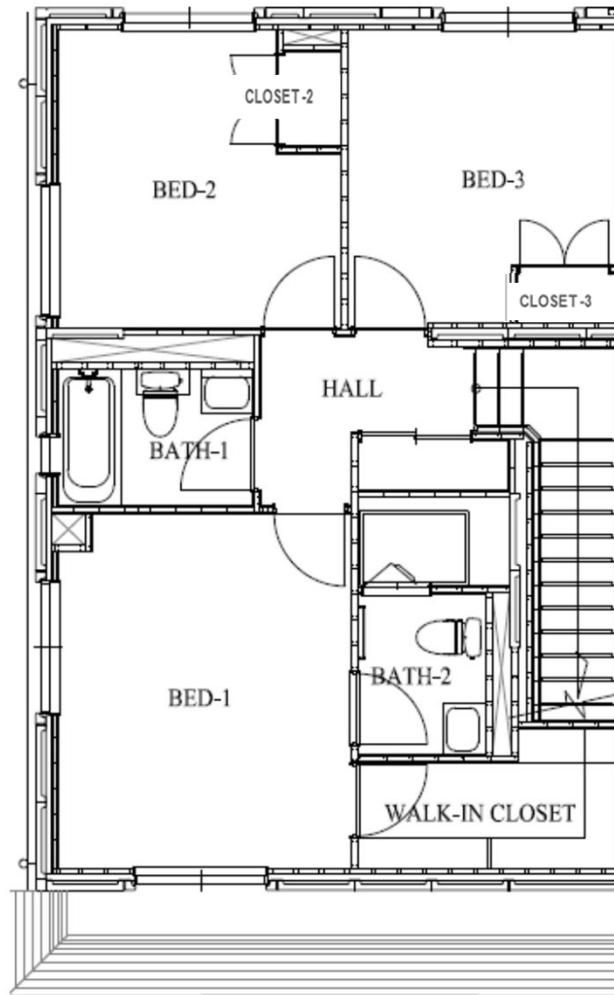

3 BEDROOM TOWNHOUSE (4)

1st FLOOR

2nd FLOOR

LV RM	332.6 SF
KITCH/DIN RM	200 SF
LAUNDRY	36.5 SF
STORAGE	13.9 SF
BATH 1	38.7 SF
BATH 2	40.9 SF
BATH 3	27.9 SF
HALL	40.9 SF
BED 1	150.6 SF
CLOSET	45.2 SF
BED 2	111.7 SF
CLOSET	8.6 SF
BED 3	107.6 SF
CLOSET	7.5 SF
PATIO	129 SF
PORCH	91 SF

TOTAL FLOOR AREA 1,711 SF