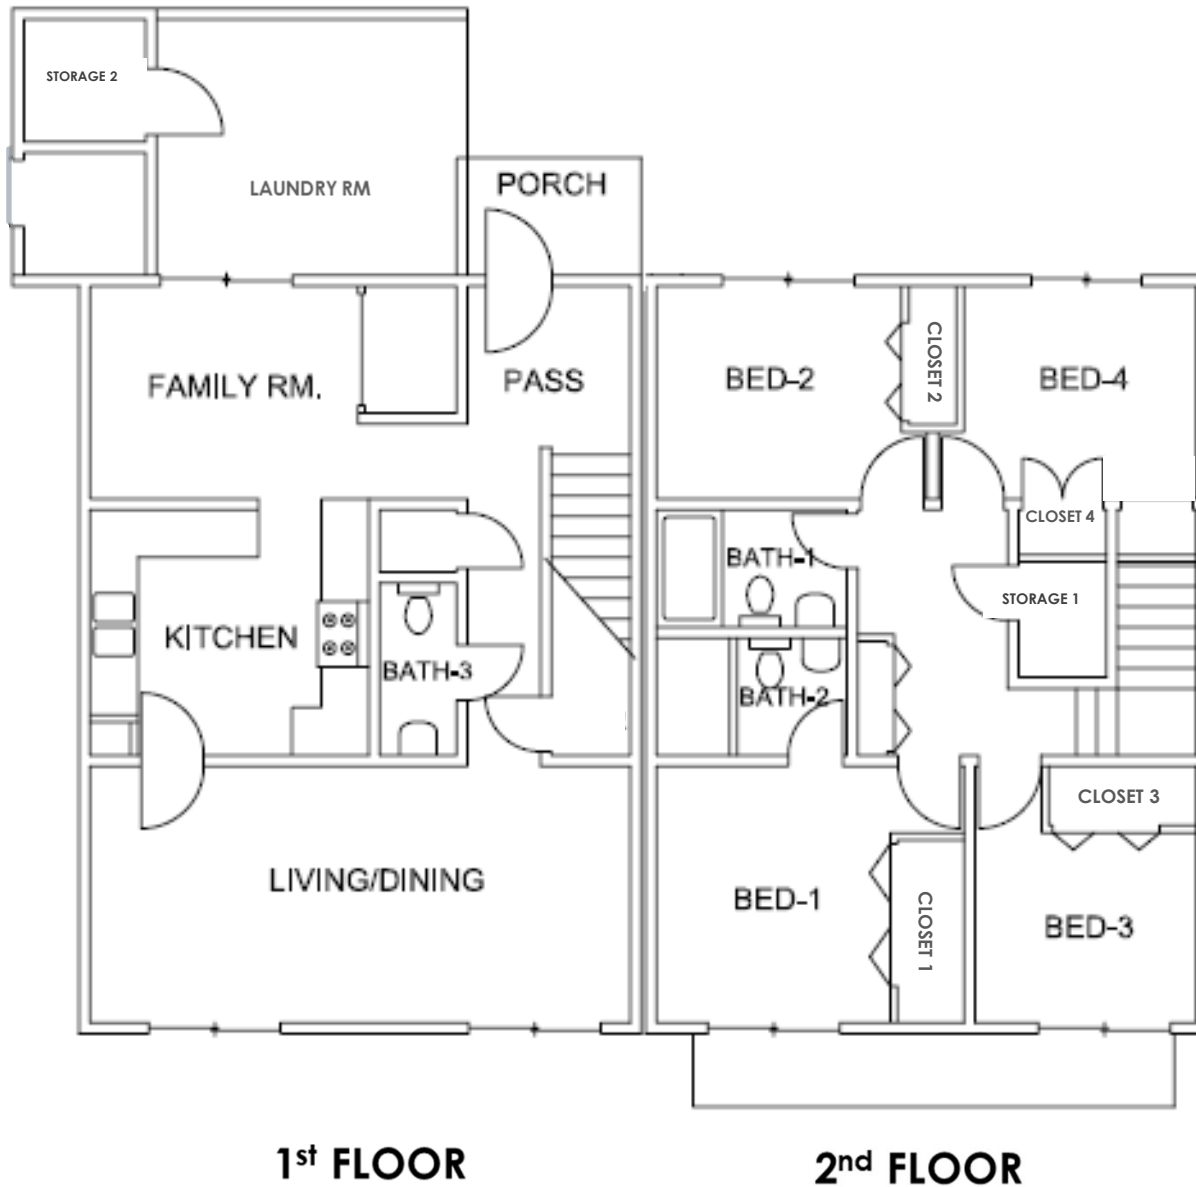

# 4 BEDROOM TOWNHOUSE (1)

LV RM/DN RM	263.7 SF
KITCH	131.3 SF
FAMILY RM	122.7 SF
LAUNDRY	153
STORAGE 1	18.2 SF
STORAGE 2	29 SF
PASS	89.3 SF
BATH 1	46.2 SF
BATH 2	39.8 SF
BATH 3	22.6 SF
HALL	77.5 SF
BED 1	132.3 SF
CLOSET 1	17.2 SF
BED 2	107.6 SF
CLOSET 2	12.9 SF
BED 3	93.6 SF
CLOSET 3	10.7 SF
BED 4	89.3 SF
CLOSET 4	8.6 SF
PORCH	34 SF

**TOTAL FLOOR AREA 1,687 SF**