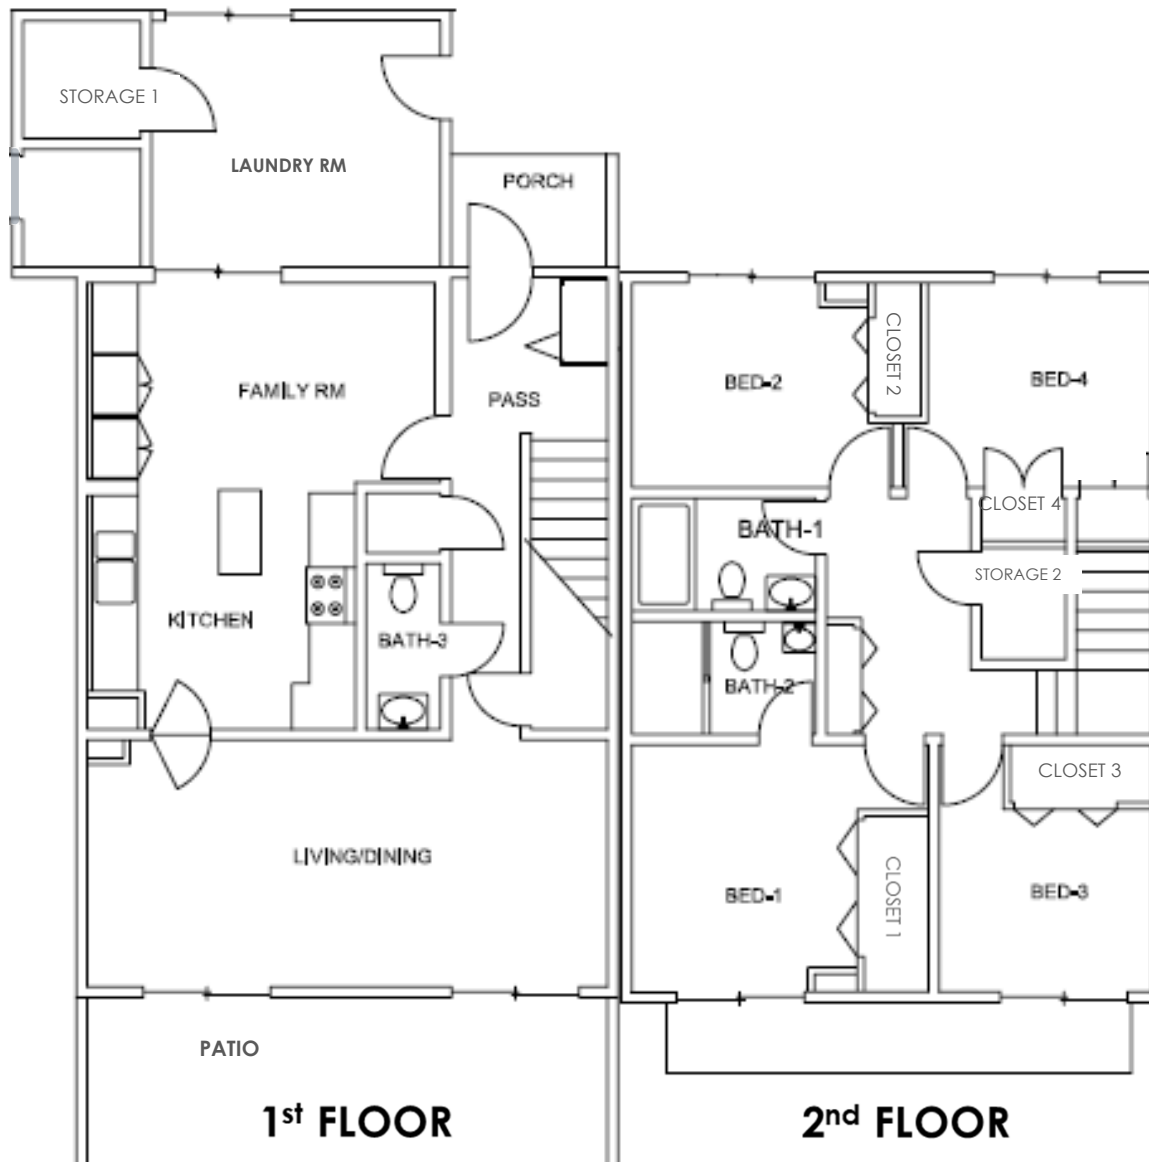

## 4 BEDROOM TOWNHOUSE (2)

LV RM/DN RM	302 SF
KITCH	130 SF
FAMILY RM	91.4 SF
LAUNDRY RM	153 SF
STORAGE 1	39.8 SF
STORAGE 2	33.3 SF
PASS	90.4 SF
BATH 1	44 SF
BATH 2	38 SF
BATH 3	24.7 SF
HALL	66.7 SF
BED 1	137.7 SF
CLOSET 1	13.9 SF
BED 2	92.5 SF
CLOSET 2	9.6 SF
BED 3	100 SF
CLOSET 3	10.7 SF
BED 4	92.5 SF
CLOSET 3	9.6 SF
PORCH	37.6
PATIO	212 SF

**TOTAL FLOOR AREA 1,695 SF**