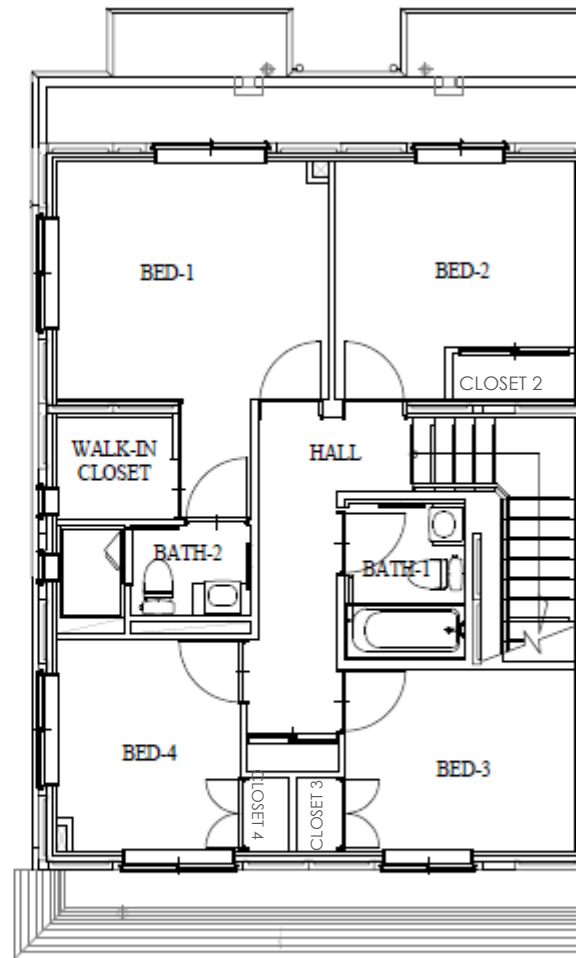

4 BEDROOM TOWNHOUSE (3)

1st FLOOR

2nd FLOOR

LV RM	393 SF
KITCH/DN RM	212 SF
LAUNDRY	35.5 SF
STORAGE	105 SF
BATH 1	35.5 SF
BATH 2	33.3 SF
BATH 3	29 SF
HALL	71 SF
BED 1	148.5 SF
CLOSET 1	23.6 SF
BED 2	102.2 SF
CLOSET 2	10.7 SF
BED 3	86 SF
CLOSET 3	6.4 SF
BED 4	78.5 SF
CLOSET 4	6.4 SF
PATIO	174SF

TOTAL FLOOR AREA 1,905 SF