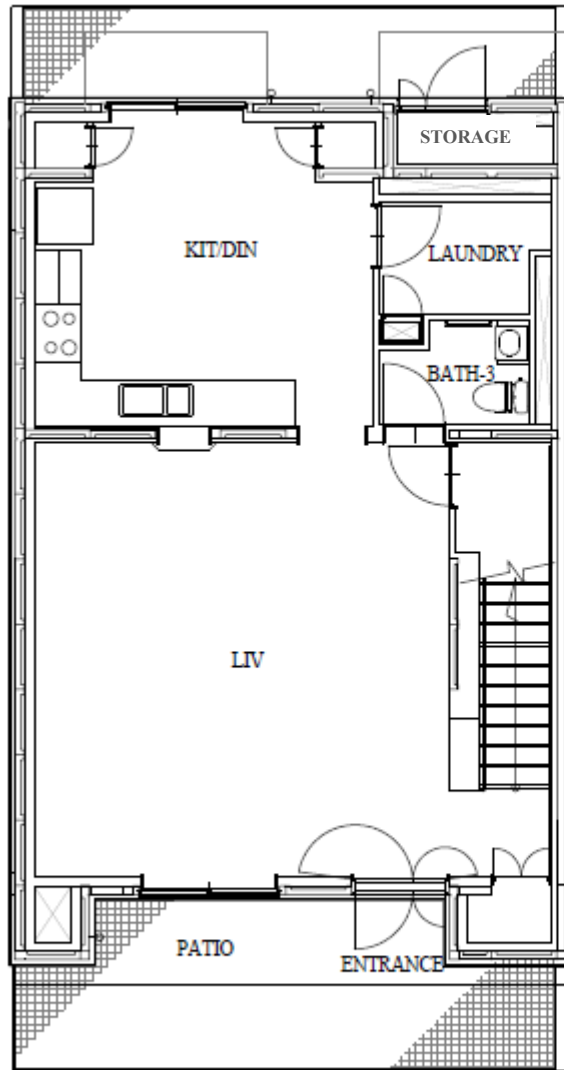

4 BEDROOM TOWNHOUSE (3)

1st FLOOR

2nd FLOOR

LV RM	393 SF
KITCH/DN RM	212 SF
LAUNDRY	35.5 SF
STORAGE	105 SF
BATH 1	35.5 SF
BATH 2	33.3 SF
BATH 3	29 SF
HALL	71 SF
BED 1	148.5 SF
CLOSET 1	23.6 SF
BED 2	102.2 SF
CLOSET 2	10.7 SF
BED 3	86 SF
CLOSET 3	6.4 SF
BED 4	78.5 SF
CLOSET 4	6.4 SF
PATIO	174SF

TOTAL FLOOR AREA 1,905 SF