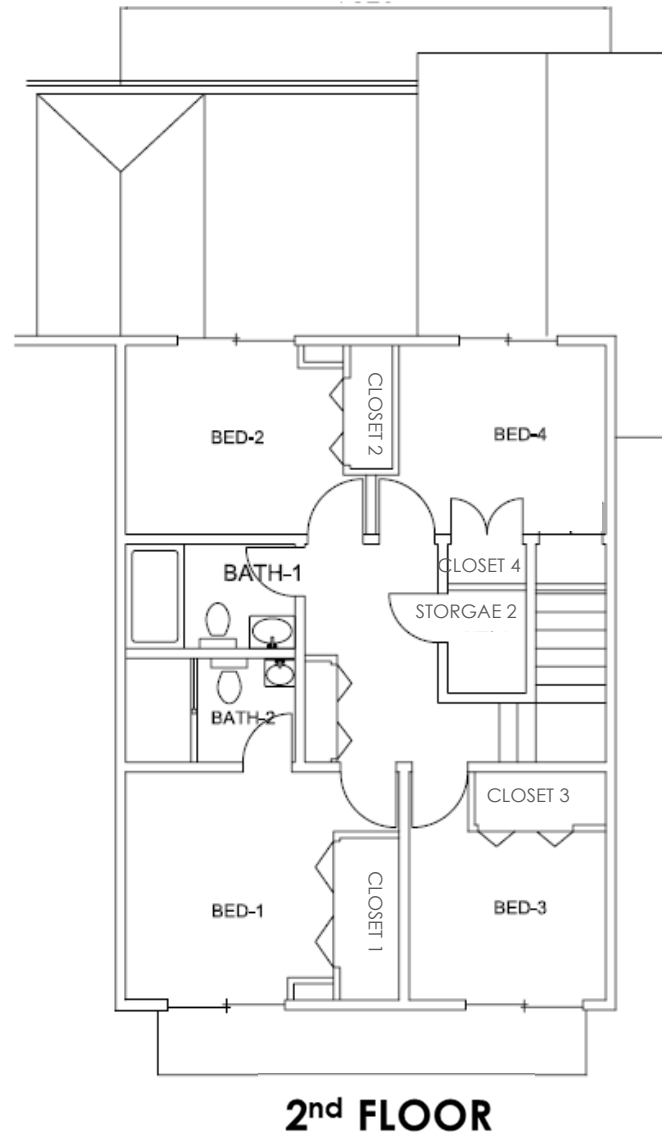

# 4 BEDROOM TOWNHOUSE

LV RM/DN RM	260 SF
KITCH	131 SF
FAMILY RM	150 SF
LAUNDRY RM	138.8 SF
STORAGE 1	18 SF
STORAGE 2	30 SF
PORCH	63.5 SF
BATH 1	46 SF
BATH 2	39.8 SF
BATH 3	23.6 SF
HALL	77.5 SF
BED 1	130 SF
CLOSET 1	15 SF
BED 2	106.5 SF
CLOSET 2	10.7 SF
BED 3	93.6 SF
CLOSET 3	10.7 SF
BED 4	89 SF
CLOSET 4	8.6 SF
PATIO	166 SF

**TOTAL FLOOR AREA 1,888 SF**