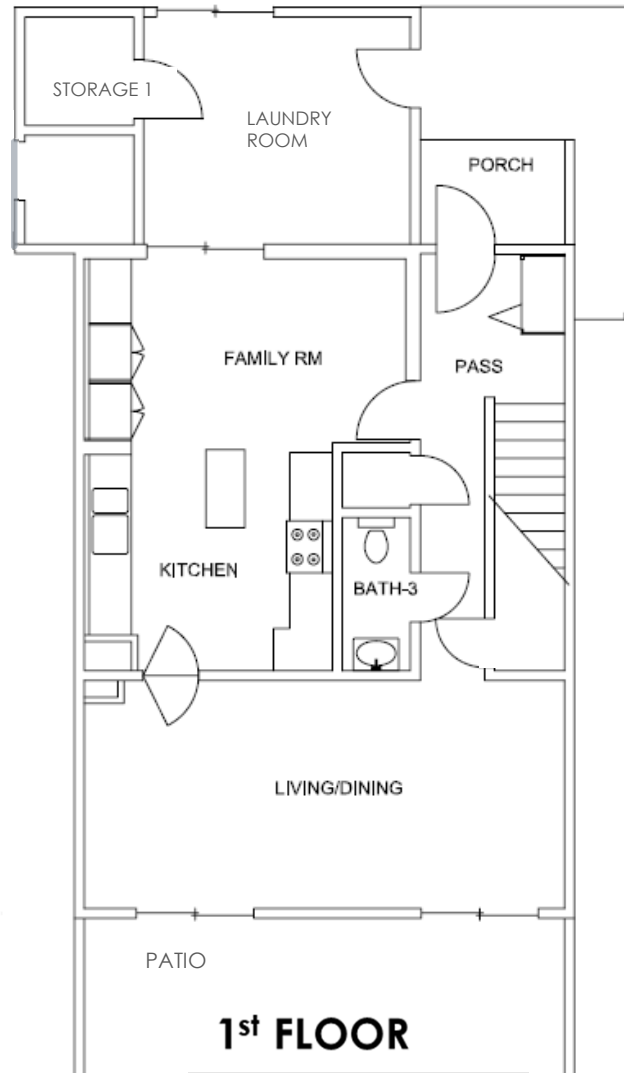

# 4 BEDROOM TOWNHOUSE

LV RM/DN RM	260 SF
KITCH	131 SF
FAMILY RM	150 SF
LAUNDRY RM	138.8 SF
STORAGE 1	18 SF
STORAGE 2	30 SF
PORCH	63.5 SF
BATH 1	46 SF
BATH 2	39.8 SF
BATH 3	23.6 SF
HALL	77.5 SF
BED 1	130 SF
CLOSET 1	15 SF
BED 2	106.5 SF
CLOSET 2	10.7 SF
BED 3	93.6 SF
CLOSET 3	10.7 SF
BED 4	89 SF
CLOSET 4	8.6 SF
PATIO	166 SF

**TOTAL FLOOR AREA 1,888 SF**