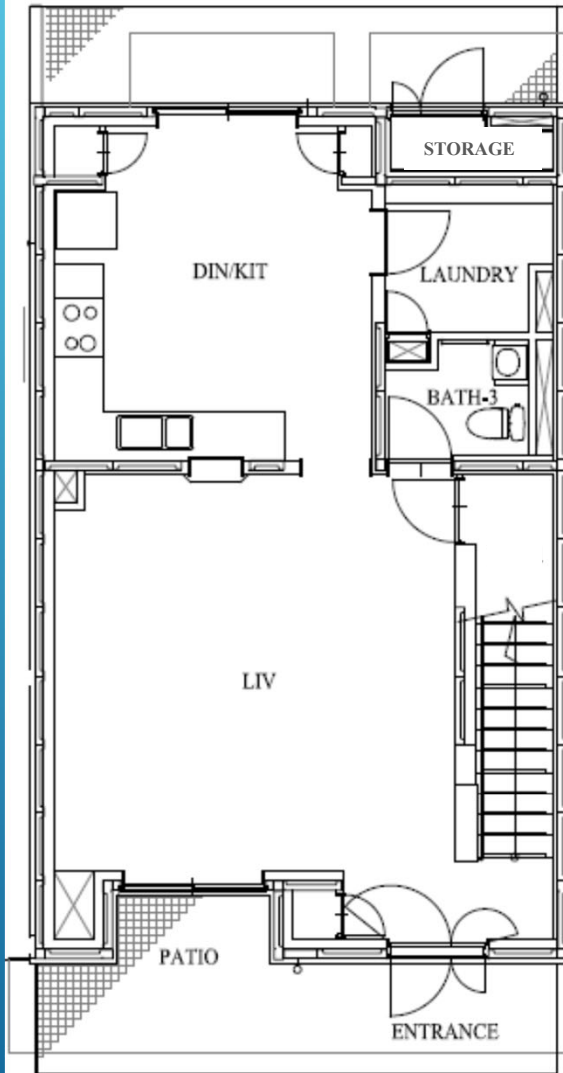

ATAGO 3-BEDROOM DUPLEX

1st FLOOR

2nd FLOOR

LV RM	331.5 SF
DIN/KITC	200 SF
LAUNDRY	36.5 SF
STORAGE	8.6 SF
BATH 1	38.7 SF
BATH 2	40.9 SF
BATH 3	27.9 SF
HALL	40.9 SF
BED 1	149.6 SF
CLOSET	45 SF
BED 2	111.9 SF
CLOSET	8.6 SF
BED 3	107.6 SF
CLOSET	7.5 SF
PATIO	128 SF

TOTAL FLOOR AREA 1,561 SF