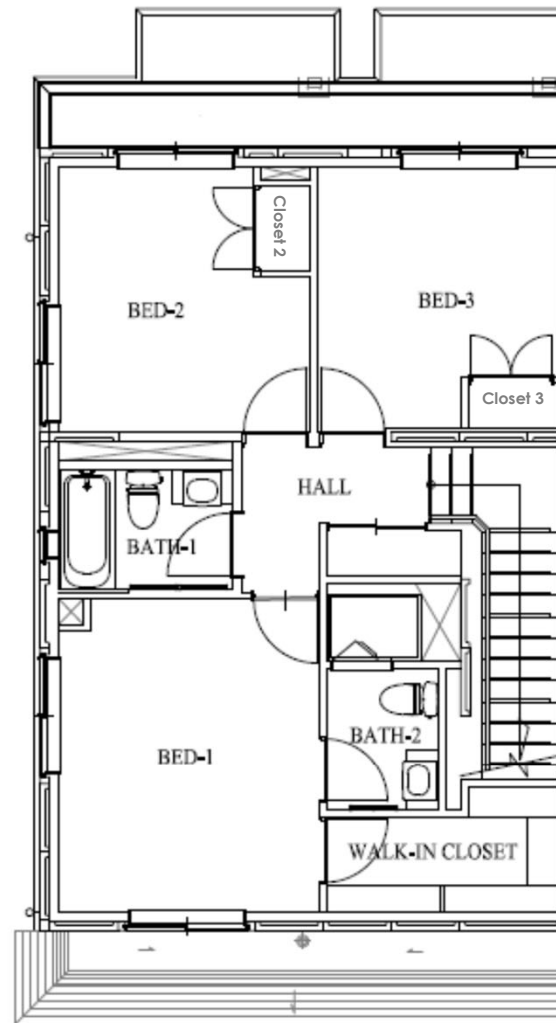

ATAGO 3-BEDROOM DUPLEX

1st FLOOR

2nd FLOOR

LV RM	331.5 SF
DIN/KITC	200 SF
LAUNDRY	36.5 SF
STORAGE	8.6 SF
BATH 1	38.7 SF
BATH 2	40.9 SF
BATH 3	27.9 SF
HALL	40.9 SF
BED 1	149.6 SF
CLOSET	45 SF
BED 2	111.9 SF
CLOSET	8.6 SF
BED 3	107.6 SF
CLOSET	7.5 SF
PATIO	128 SF

TOTAL FLOOR AREA 1,561 SF