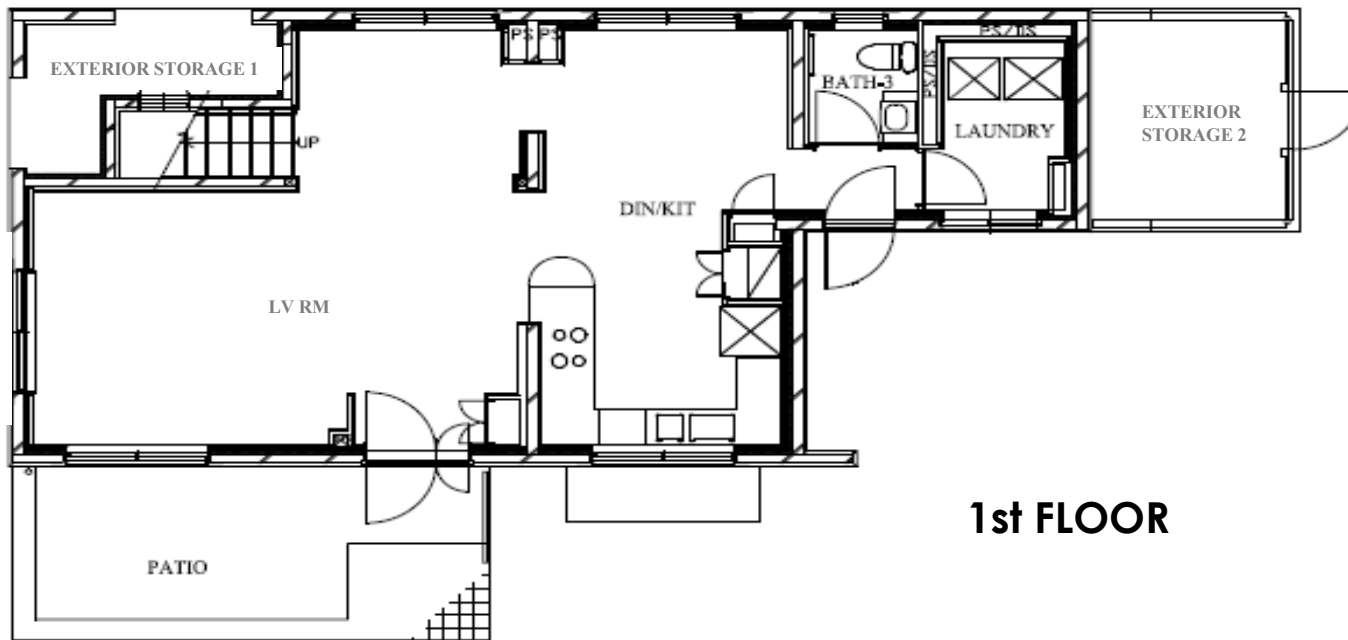

# ATAGO 3-BEDROOM SINGLE FAMILY HOME

**1st FLOOR**

**2nd FLOOR**

LV RM	340 SF
DIN/KIT	236 SF
LAUNDRY	45SF
EXT STO 1	58 SF
EXT STO 2	91.8 SF
BATH 1	37.6 SF
BATH 2	36.5 SF
BATH 3	25.8 SF
HALL	71 SF
BED 1	153.9 SF
CLOSET	36.5 SF
BED 2	96.8 SF
CLOSET	12.9 SF
BED 3	101 SF
CLOSET	8.6 SF
PATIO	178.6

**TOTAL FLOOR AREA 1,453 SF**