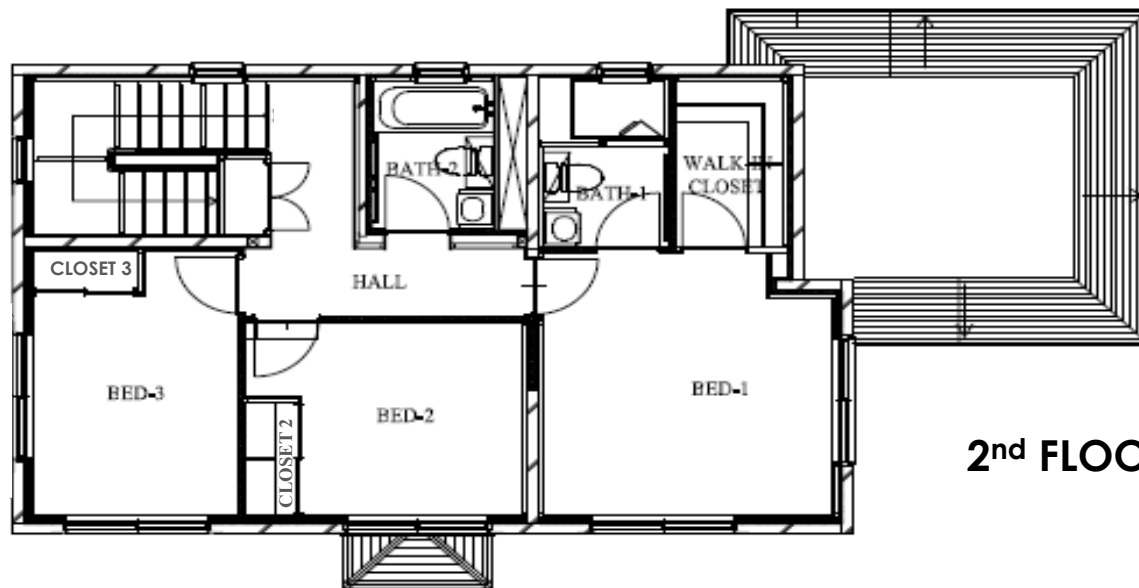

# ATAGO 3-BEDROOM SINGLE FAMILY HOME

**1st FLOOR**

**2nd FLOOR**

LV RM	340 SF
DIN/KIT	236 SF
LAUNDRY	45SF
EXT STO 1	58 SF
EXT STO 2	91.8 SF
BATH 1	37.6 SF
BATH 2	36.5 SF
BATH 3	25.8 SF
HALL	71 SF
BED 1	153.9 SF
CLOSET	36.5 SF
BED 2	96.8 SF
CLOSET	12.9 SF
BED 3	101 SF
CLOSET	8.6 SF
PATIO	178.6

**TOTAL FLOOR AREA 1,453 SF**