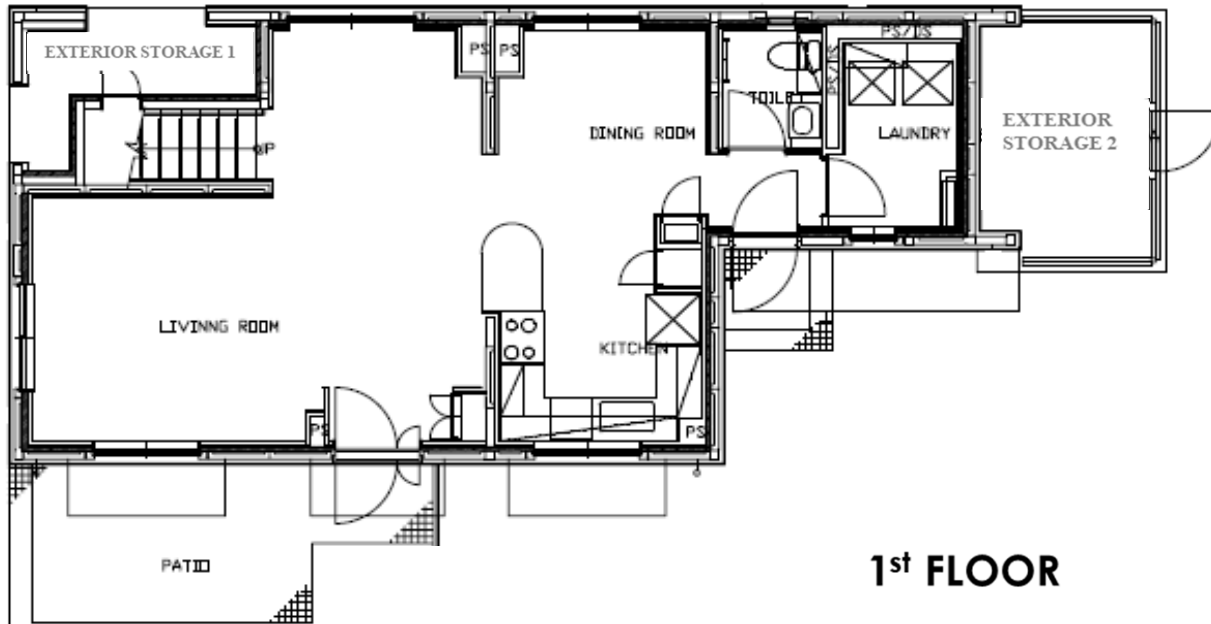

ATAGO 4-BEDROOM SINGLE FAMILY HOME

1st FLOOR

2nd FLOOR

LV RM	334.7 SF
DN RM KITCH	214 SF
LAUNDRY	92.5 SF
EXT STO 1	50 SF
EXT STO 2	89 SF
BATH 1	38.7 SF
BATH 2	36.5 SF
BATH 3	25.8 SF
HALL	48 SF
BED 1	85 SF
CLOSET	9 SF
BED 2	82.8 SF
CLOSET	10.7 SF
BED 3	79.6 SF
CLOSET	8.6 SF
HALLWAY	92.5 SF
MST BD	157 SF
MST CLOSET	17 SF
PATIO	178.6 SF

TOTAL FLOOR AREA 1,463 SF