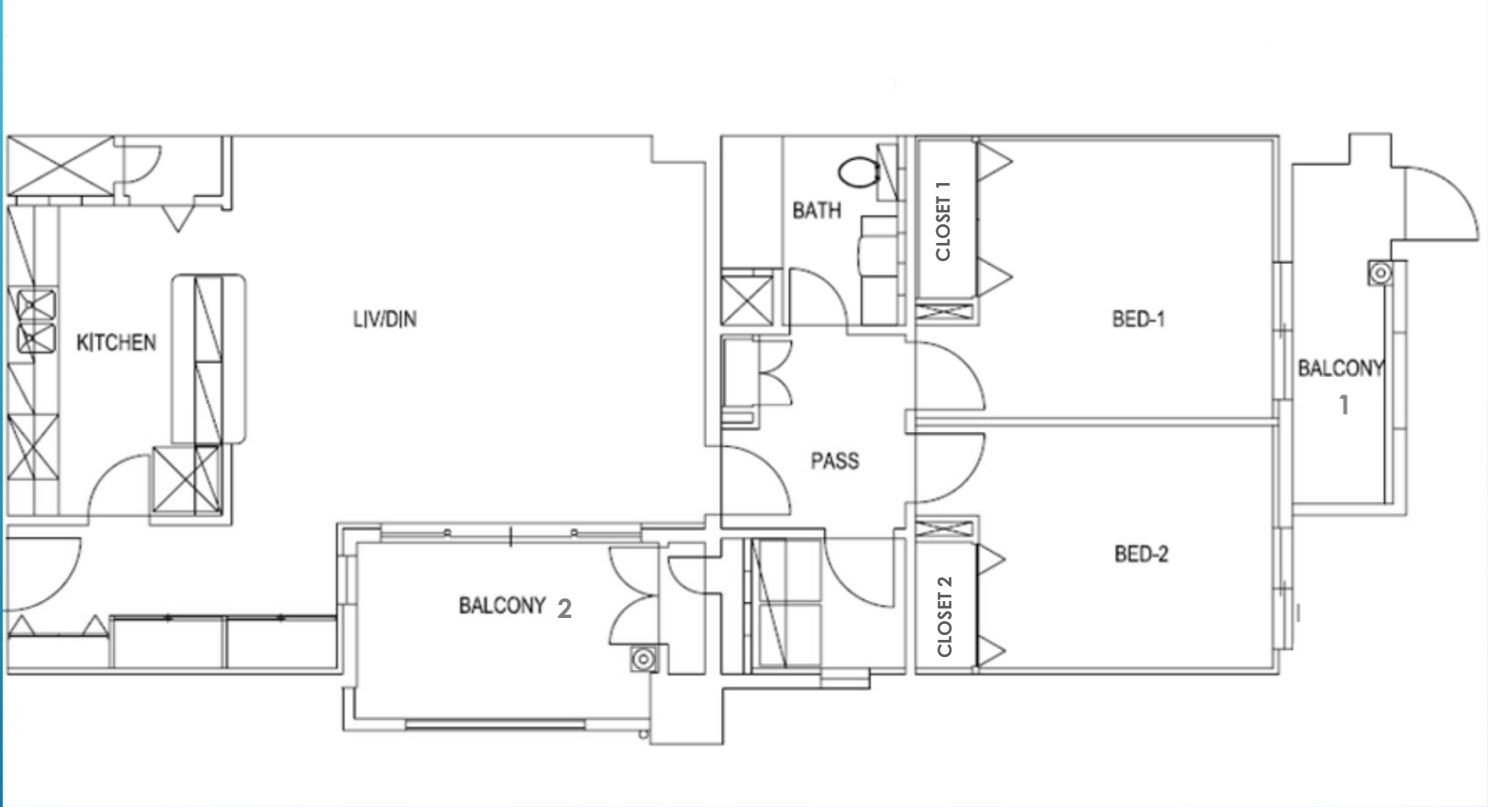

# MID-RISE, 2 BEDROOM

LV RM/DIN	357 SF
KITCH	118 SF
LAUNDRY	48 SF
BATH	32 SF
PASS	51.6 SF
BED 1	149.6 SF
CLOSET	11.8 SF
BED 2	125.9 SF
CLOSET	11.8 SF
BALCONY 1	35.5 SF
BALCONY 2	83.9 SF

**TOTAL FLOOR AREA 1,080 SF**