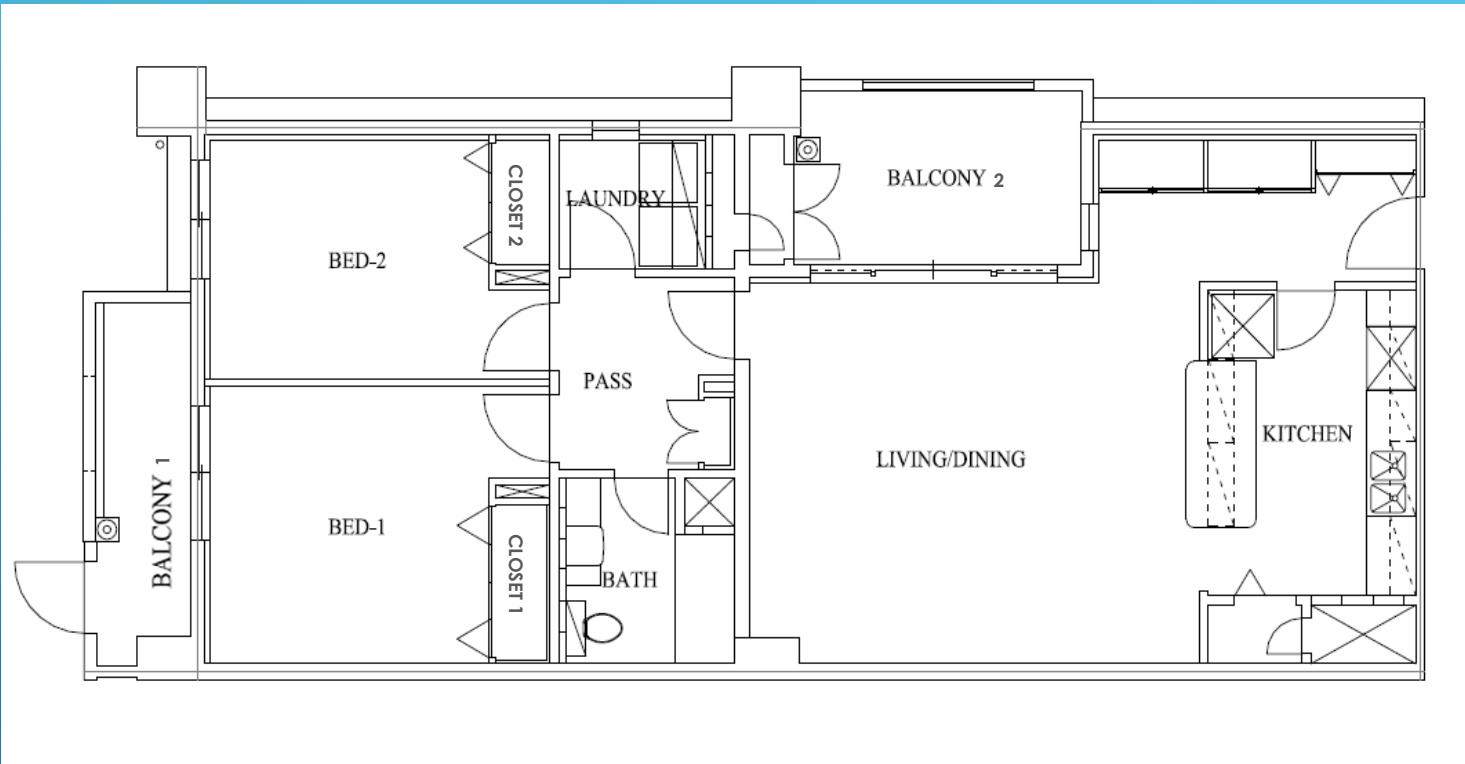

# MID-RISE, 2 BEDROOM

LV RM/DIN	357 SF
KITCH	121.6 SF
LAUNDRY	31 SF
BATH	47 SF
PASS	54.8 SF
BED 1	148.5 SF
CLOSET	16 SF
BED 2	130 SF
CLOSET	12.9 SF
BALCONY 1	35.5 SF
BALCONY 2	86 SF

**TOTAL FLOOR AREA 1,213 SF**