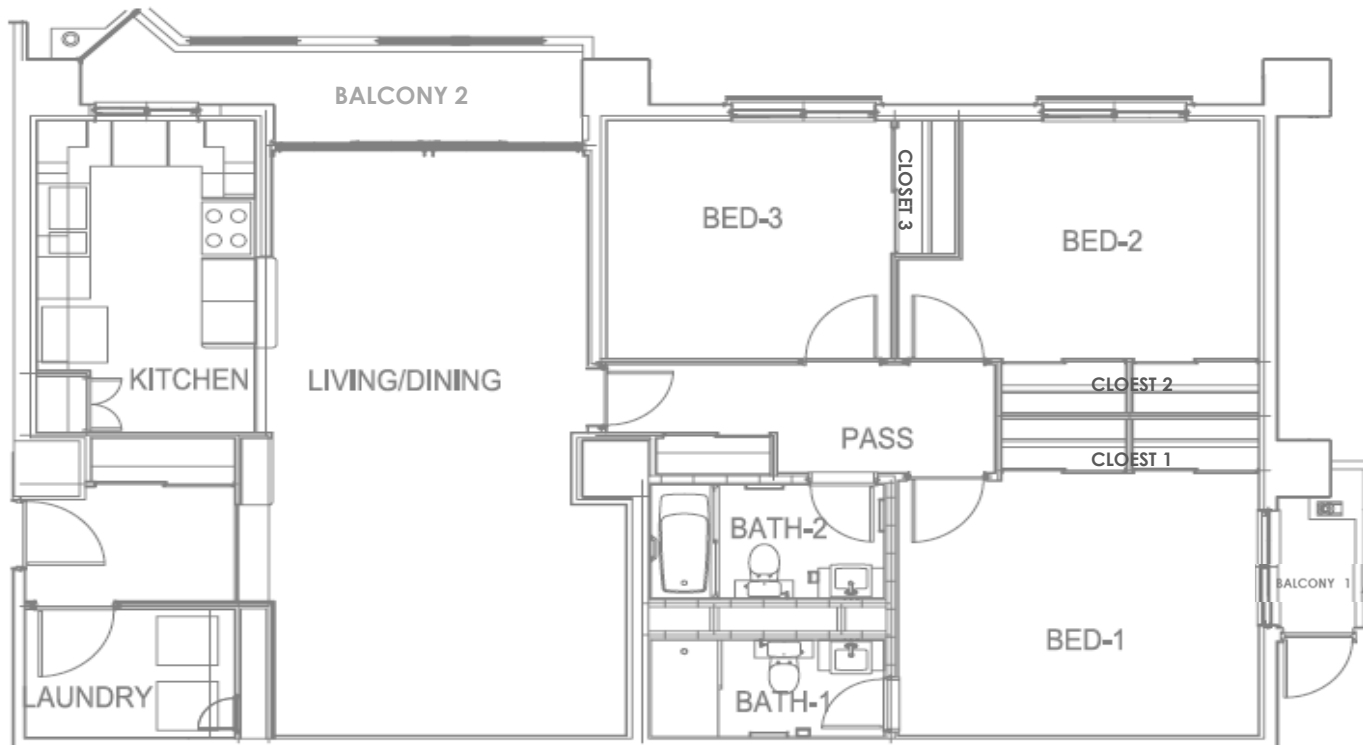

MID-RISE, 3 BEDROOM

LV RM/DIN	417.6SF
KITCH	129SF
BATH 1	41.9SF
BATH 2	47.3SF
LAUNDRY	47SF
PASS	72SF
BED 1	172SF
CLOSET	24SF
BED 2	142SF
CLOSET	24SF
BED 3	125.9SF
CLOSET	12.9SF
BALCONY 1	17SF
BALCONY 2	68.8SF

TOTAL FLOOR AREA 1,486 SF